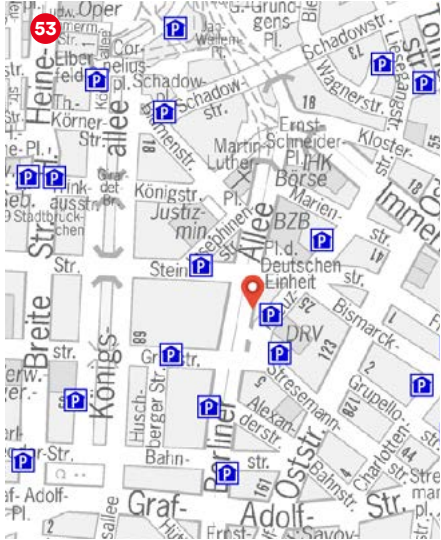

WorkRepublic
Coworking Business Center
Düsseldorf Mitte
Berliner Allee 26
40212 Düsseldorf
+49 211 972 641 40
sales@workrepublic.de
www.workrepublic.de

Servicezeiten
Service times
Mo–Fr 9:00 – 18:00 h

DE	EN	
Standorte	Locations	Interational
Einzelbüros	Individual offices	
Einzelarbeitsplätze im Coworking-Bereich	Individual workstations in co-working area	✓
Teambüros	Team offices	✓
Besprechungsräume	Meeting rooms	✓
Eventräume/-flächen	Event rooms/spaces	✓
Eigene postalische Adresse	Own postal address	✓
Sekretariatsservice	Secretarial service	✓
Küche	Kitchen	✓
Getränke	Drinks	✓
Eigene Parkplätze	Dedicated parking spaces	✓
Mindestmietzeit	Minimum rental period	
Zugangszeiten	Access times	24/7
Regelmäßige Veranstaltungen oder Workshops	Regular events or workshops	
Regelmäßige Angebote speziell für Startups	Regular offers especially for start-ups