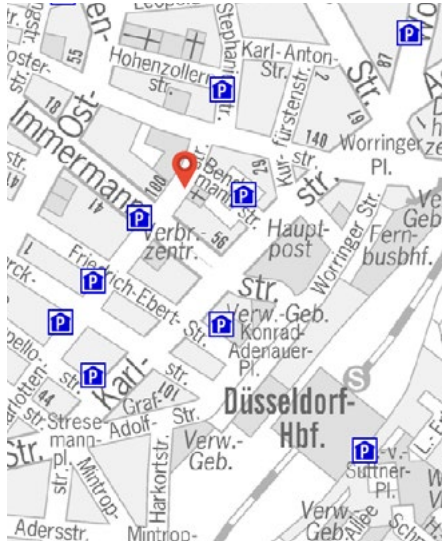

DE	EN	
Standorte	Locations	Lokal
Einzelbüros	Individual offices	✓
Einzelarbeitsplätze im Coworking-Bereich	Individual workstations in co-working area	
Teambüros	Team offices	
Besprechungsräume	Meeting rooms	
Eventräume/-flächen	Event rooms/spaces	
Eigene postalische Adresse	Own postal address	
Sekretariatsservice	Secretarial service	✓
Küche	Kitchen	✓
Getränke	Drinks	✓
Eigene Parkplätze	Dedicated parking spaces	
Mindestmietzeit	Minimum rental period	3 Monate
Zugangszeiten	Access times	Servicezeiten
Regelmäßige Veranstaltungen oder Workshops	Regular events or workshops	
Regelmäßige Angebote speziell für Startups	Regular offers especially for start-ups