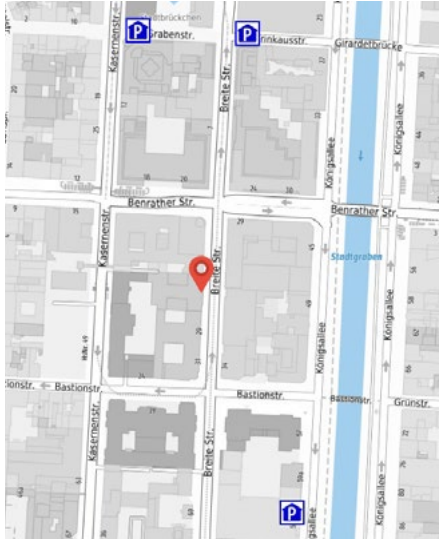

DE Zusätzliche Informationen
Zentral gelegen, historisches Gebäude, Kaffee und Wasser unbegrenzt. Hunde erlaubt in Private Offices. Mieterrabatte in unseren Hotels.

EN Additional information
Centrally located, historic building, unlimited coffee and water. Dogs allowed in Private Offices. Tenant discounts in our hotels.