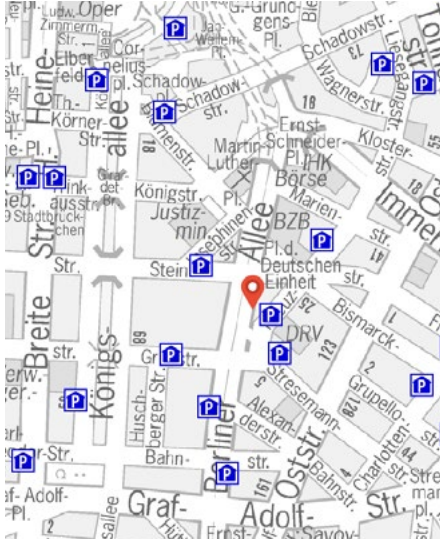

WorkRepublic
Coworking Business Center
Düsseldorf Mitte
Berliner Allee 26
40212 Düsseldorf
+49 211 972 641 40
sales@workrepublic.de
www.workrepublic.de

Servicezeiten
Service times
Mo–Fr 9:00 – 18:00 h

DE	EN	
Standorte	Locations	Interational
Einzelbüros	Individual offices	
Einzelarbeitsplätze im Coworking-Bereich	Individual workstations in co-working area	✓
Teambüros	Team offices	✓
Besprechungsräume	Meeting rooms	✓
Eventräume/-flächen	Event rooms/spaces	✓
Eigene postalische Adresse	Own postal address	✓
Sekretariatsservice	Secretarial service	✓
Küche	Kitchen	✓
Getränke	Drinks	✓
Eigene Parkplätze	Dedicated parking spaces	✓
Mindestmietzeit	Minimum rental period	
Zugangszeiten	Access times	24/7
Regelmäßige Veranstaltungen oder Workshops	Regular events or workshops	
Regelmäßige Angebote speziell für Startups	Regular offers especially for start-ups