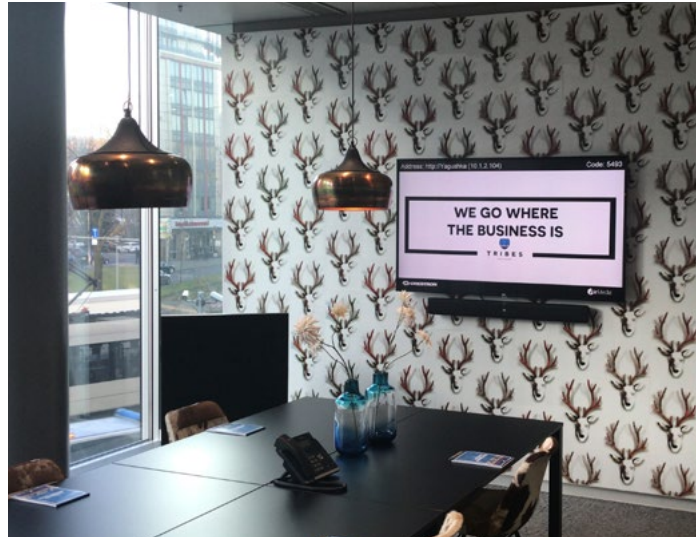

DE	EN	
Standorte	Locations	International
Einzelbüros	Individual offices	✓
Einzelarbeitsplätze im Coworking-Bereich	Individual workstations in co-working area	✓
Teambüros	Team offices	✓
Besprechungsräume	Meeting rooms	✓
Eventräume/-flächen	Event rooms/spaces	✓
Eigene postalische Adresse	Own postal address	✓
Sekretariatsservice	Secretarial service	✓
Küche	Kitchen	✓
Getränke	Drinks	✓
Eigene Parkplätze	Dedicated parking spaces	✓
Mindestmietzeit	Minimum rental period	
Zugangszeiten	Access times	24/7
Regelmäßige Veranstaltungen oder Workshops	Regular events or workshops	✓
Regelmäßige Angebote speziell für Startups	Regular offers especially for start-ups	✓