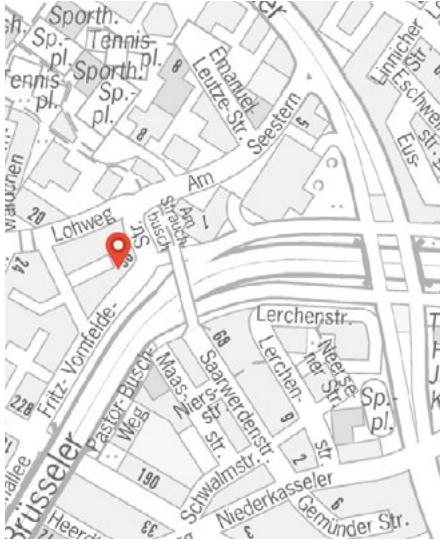

DE	EN	
Standorte	Locations	Lokal
Einzelbüros	Individual offices	✓
Einzelarbeitsplätze im Coworking-Bereich	Individual workstations in co-working area	✓
Teambüros	Team offices	✓
Besprechungsräume	Meeting rooms	✓
Eventräume/-flächen	Event rooms/spaces	✓
Eigene postalische Adresse	Own postal address	✓
Sekretariatsservice	Secretarial service	✓
Küche	Kitchen	✓
Getränke	Drinks	✓
Eigene Parkplätze	Dedicated parking spaces	✓
Mindestmietzeit	Minimum rental period	1 Monat
Zugangszeiten	Access times	24/7
Regelmäßige Veranstaltungen oder Workshops	Regular events or workshops	✓
Regelmäßige Angebote speziell für Startups	Regular offers especially for start-ups	✓